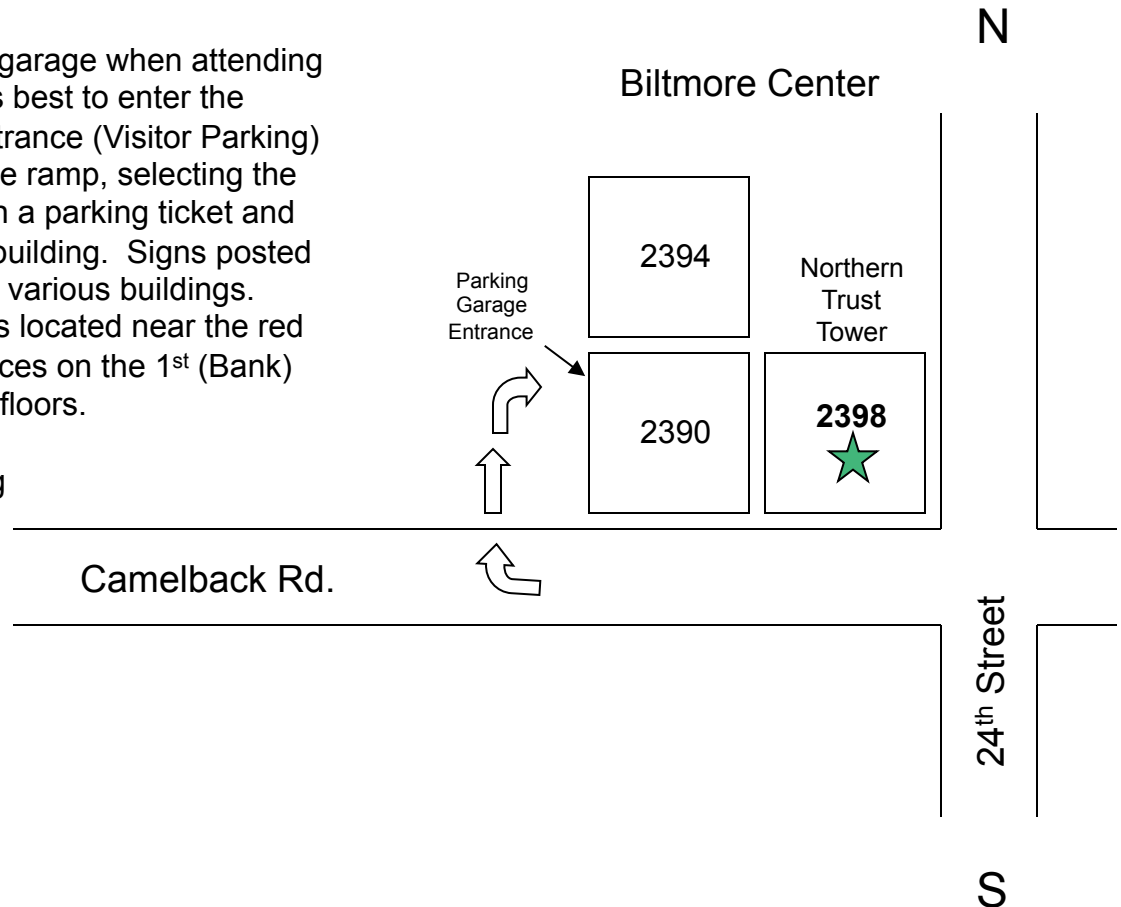

NORTHERN TRUST

Parking Instructions

Northern Trust is located on the Northwest corner of 24th Street & Camelback Road in the Northern Trust Tower at the Biltmore Center. Our address is 2398 E. Camelback Road, Phoenix, AZ 85016.

Please use the Biltmore Center's parking garage when attending events or meetings at Northern Trust. It is best to enter the parking garage by accessing the West entrance (Visitor Parking) off of Camelback Road. Proceed down the ramp, selecting the right lane labeled "Visitor Parking". Obtain a parking ticket and advance toward the parking for the 2398 building. Signs posted in the parking garage will direct you to the various buildings. Please park in the "Visitor Parking" spaces located near the red elevator entrance. Northern Trust has offices on the 1st (Bank) and 11th (Reception & Community Room) floors.

When using the elevators: Before entering please press the number '1' two times on the keypad for the 11th Floor.

NORTHERN TRUST